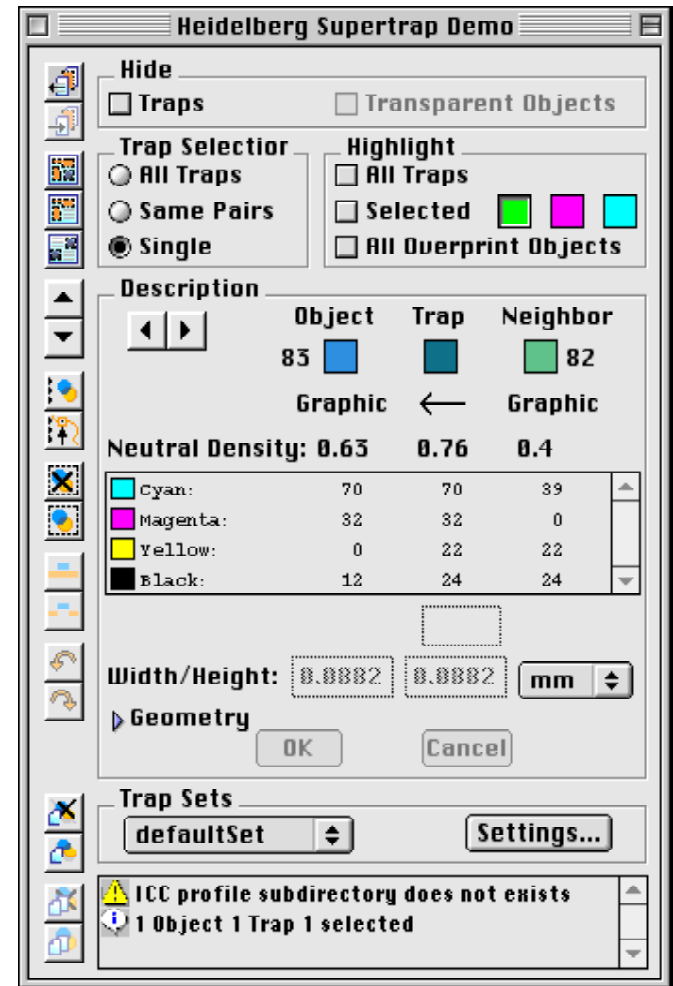

■ Page Composition

- **Pagelet** (CreoScitex)
- **Stratify PDF** (Lantana)
- PdfTattoo (Shira/AC&C)

Listing based on vendor input and is not complete...

New PDF Tools since SSF2000

- **Color Management**
 - iQueue (Gretag-MacBeth)
 - PDF Colour Server (TGLC)
 - PitStop Professional 4.6 (Enfocus)
- **Trapping**
 - SuperTrap/Plus (Heidelberg, CreoScitex)
 - Trapwise 3.1 (ScenicSoft)
 - Trapeze 4.0 (Ultimate)
- **Output**
 - PDF Separator (Shira/AC&C)