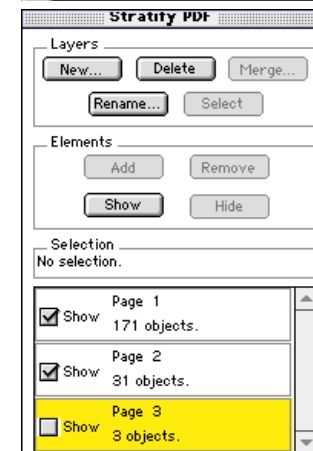

New PDF Tools since SSF2000

■ Editing

- ImageWorks (Lantana)
- Solico (OneVision)
- **Quite Revealing** (Quite)

■ Imposition

- Pandora (ScenicSoft)
- Imposition Publisher 5.0 (Farrukh)
- ImpoStrip 6.0 (Ultimate)

■ Page Composition

- **Pagelet** (CreoScitex)
- **Stratify PDF** (Lantana)
- PdfTattoo (Shira/AC&C)

Listing based on vendor input and is not complete...