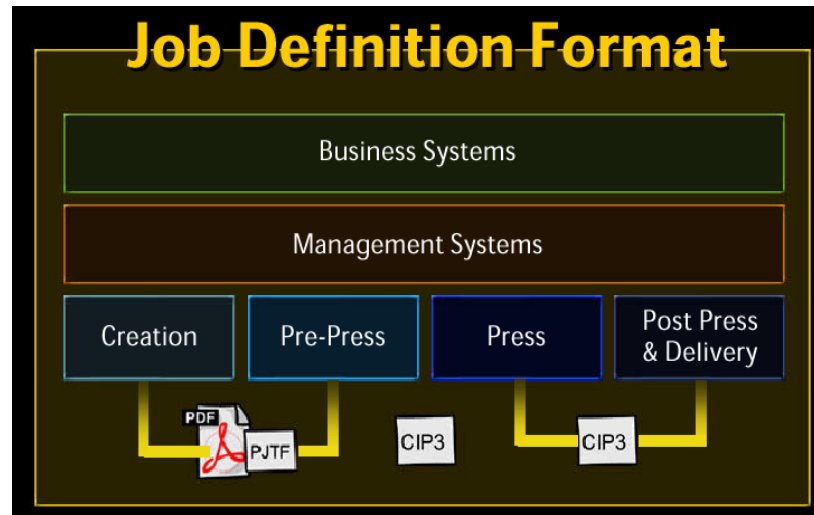

Do-It-Yourself Workflow

Pros and Cons

- + Vendor independance
- + Faster integration of new developments
- – Automation is not so high
- – Needs more time for testing
- – You are responsible
- + You are responsible

Automation

- Hot folder
 - Settings linked to a hot folder
 - For each variations of a parameter the number of workflows is doubled...
- Job tickets
 - Portable Job Ticket Format (PJTF)
 - Job Definition Format (JDF)