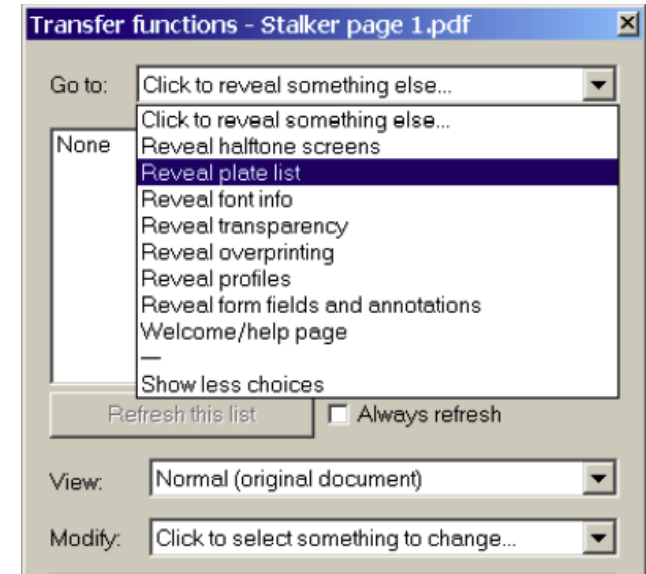

New PDF Tools since SSF2000

■ Editing

- ImageWorks (Lantana)
- Solico (OneVision)
- **Quite Revealing** (Quite)

■ Imposition

- Pandora (ScenicSoft)
- Imposition Publisher 5.0 (Farrukh)
- ImpoStrip 6.0 (Ultimate)

■ Page Composition

- **Pagelet** (CreoScitex)
- **Stratify PDF** (Lantana)
- PdfTattoo (Shira/AC&C)

Listing based on vendor input and is not complete...